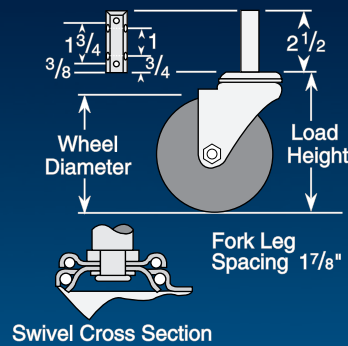

3 colson SERIES

Capacity up to 400 lbs each

www.colsoncaster.com

Standard Features

- Zinc plated finish is attractive and durable
- Full double ball hardened raceways for better performance and greater durability
- 3/8" hollow axle with lock nut
- Permanent rivet king pin construction
- Reinforcing washer on upper & lower raceway
- Grease holes: wheel bearing
- "Colson 45" multi-temp grease lubricates in extreme hot and cold temperatures

Round Square Stem

Standard Mounting: MTG31

Square Stem

Four 17/64" diameter mounting holes are drilled in square stem, two per side. 2 1/2" long x 7/8" square.

Performance Options

Mounting Options

Round Stem – Select size and specify by code number when ordering.

MTG7: 2 1/2" long x 3/4" diameter

MTG9: 2 1/2" long x 7/8" diameter

MTG11: 2 1/2" long x 1" diameter

Fork/Wheel Options

NSF Listed (See page 3)

All models except thread guards and cast iron wheels (Specify **FSI**).

Dust Cap (See page 16) – Specify **DC1**.

Thread Guards (See page 16) – Available on many models. (Specify **TG1** for metal **TG2** for plastic).

Lube Options:	Fork	Wheel
No Grease	GRF1	GRW1
Double Grease	GRF2	GRW2
300° Continuous	GRF3	GRW3
500° Continuous	Consult Factory	

Caster Brake

Tread Lock (See page 13)

Available on all swivel models. Field installable (Specify **BRK1**).

Axle/Nut Options:

AX1 Zerk Axle   **NT1** Thick lock nut
AX2 Solid Axle   **NT2** Thin lock nut

Wheel Selection