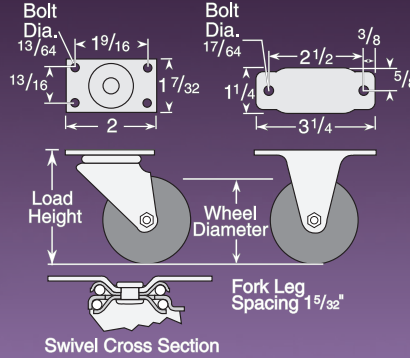

1 colson SERIES

Capacity up to 75 lbs each

www.colsoncaster.com

Standard Features

- Zinc plated finish is attractive and durable
- Full double ball hardened raceways for better performance and greater durability
- 5/16" shouldered axle with 1/4" nut
- "Colson 45" multi-temp grease lubricates in extreme hot and cold temperatures

Small Top Plate Swivel & Rigid

Performance Options

Caster Brake

Side Lock (See page 12)
Available on all 3" swivel models. Field installable (Specify **BRK3**).

Fork Option

NSF Listed (See page 3)
All models except thread guards (Specify **FSI**).

Wheel Option

Thread Guards – Available on many models. Brake & NSF options cannot be used with thread guards (Specify **TG1** for metal **TG2** for plastic).

Standard Mounting:

Rigid caster mounting holes do not match swivel.

Wheel Selection

PERFORMA
FLAT TREAD

POLYOLEFIN

POLYURETHANE
HI-TECH

CUSHION
RUBBER

HARD
RUBBER

1 SERIES • Small Top Plate Swivel & Rigid • Capacity up to 75 lbs

Wheel Dia.	Tread Width	Capacity Each (Pounds)	Wheel Descriptions	Wheel Bearing	Swivel Caster Models	Rigid Caster Models	Load Height	Swivel Radius	Weight (Pounds)
1 5/8"	7/8"	60	Performa Rubber	Delrin	1.01666.441	1.01610.441	29/16	13/4	3/8
		75	Polyolefin	Delrin	1.01666.52	1.01610.52	29/16	13/4	3/8
2"	7/8"	75	Performa Rubber	Delrin	1.02266.441	1.02210.441	23/4	115/16	1/2
			Polyolefin	Delrin	1.02266.52	1.02210.52	23/4	115/16	1/2
			Cushion Rubber	Ball	1.02266.45	1.02210.45	23/4	115/16	1/2
			Hard Rubber	Ball	1.02266.55	1.02210.55	23/4	115/16	1/2
3"	7/8"	75	Performa Rubber	Delrin	1.03066.441	—	37/8	29/16	3/4
			Polyurethane HI-TECH	Delrin	1.03066.91	—	37/8	29/16	3/4
			Polyolefin	Delrin	1.03066.53	—	37/8	29/16	3/4