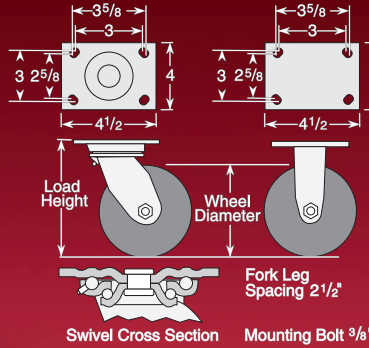

## Standard Features

- Polished stainless steel (Grade 304)
- 1/2" stainless steel hollow axle with grease zerck, nut and lock washer
- 1/4" steel top plate for durability
- Permanent rivet king pin with 5/8" diameter rivet
- Grease fittings: wheel bearing and swivel raceway
- "Colson 45" multi-temp grease lubricates in extreme hot and cold temperatures
- NSF Listed

## Stainless Steel Top Plate Swivel & Rigid

All 4 Series swivel forks are notched to accommodate four position swivel locks.

### Caster Brake

**Tech Lock®** (See page 14). Available on all swivel and 6" rigid casters (Specify **BRK2**).

**Side Lock** New stainless steel design available on all swivel casters with Delrin bearing. Field installable (Specify **BRK3** with one-piece Delrin bearing).

**Plain Bearing Option:** To order, change the 9th digit in model number to "2" (Example: 4.06109.832)

4 SERIES